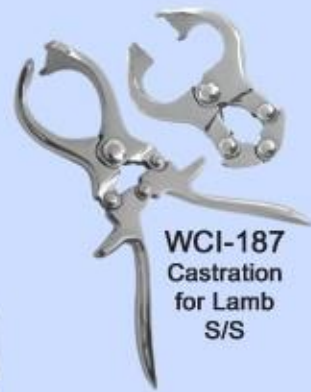

WCI-185
Castration
wooden Handle
Sizes : 12", 14",
16", 18", 19"

WCI-186
Castration
Plastic Handle
Sizes : 12", 14",
16", 18", 19"

WCI-176
S/S Shepherd's
Crook

WCI-177
Aluminium
Crook Head

WCI-178
S/S Dipping Stick

WCI-187
Castration
for Lamb
S/S

WCI-188
S/S Hoof Claw
Cutter

WCI-179
Dipping Stick Aluminium

WCI-180
Dipping Stick Aluminium

WCI-189
Thygesen Embryotome Wire

WCI-181

**Pig Tattoo Hammer In 3 Digit
10 Digit And In All Sizes**

WCI-183
Wooden Handle
For Pig Tattooing
Hammer

WCI-182
S/S, Aluminium
Set of Freeze-branding
Numbers 0-9, A-Z

WCI-190 Mouth Gag With Spring

WCI-191 Hog Catcher With Self-locking Device

WCI-192 Pig Catcher, 60cm Self-locking