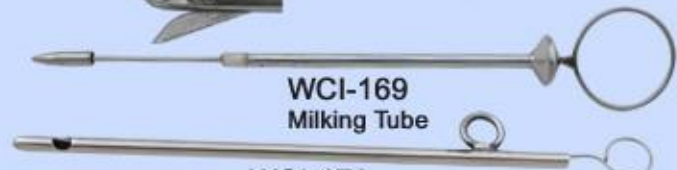

WCI-160
Winterton
Speculum,
Sheep, Goat

WCI-161
Speculum for
Cow & Buffelow

WCI-162
Gas Tail Docker

WCI-168
Milking Tube

WCI-169
Milking Tube

WCI-170
Milking Tube

WCI-171
Milking Tube

WCI-172
Milking Tube